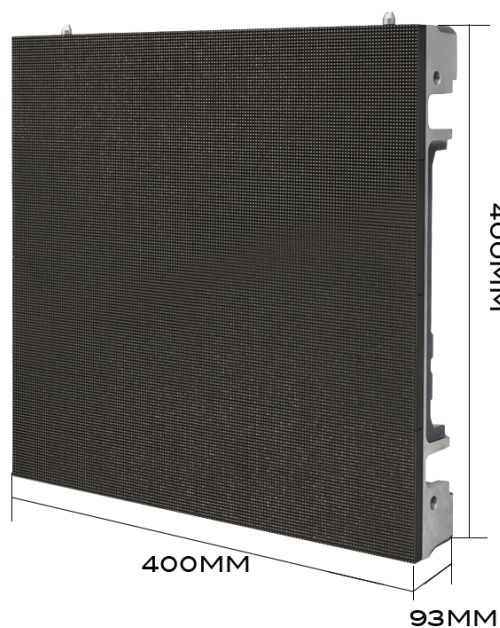

Item		Parameters			
Modules	Model	LED-CI-1.923S	LED-CI-2.5S	LED-CI-2.7S	LED-CI-3.125S
	Pixel Pitch (mm)	1.923	2.5	2.7	3.125
	Physical Density (dot/m ²)	269,441	160,000	129,673	102,400
	LED Configuration	1R1G1B	1R1G1B	1R1G1B	1R1G1B
	Module Size (mm x mm)	200 x100	200 x100	200 x100	200 x100
	Module Resolution (PX x PX)	104 x 52	80 x 40	72 x 36	64 x 32
	Cabinet Power Consumption (w)	25	25	25	25
Technical Parameters	Drive Mode	Constant Current Drive	Constant Current Drive	Constant Current Drive	Constant Current Drive
	Horizontal Viewing Angle (Deg)	140	140	140	140
	Vertical Viewing Angle (Deg)	140	140	140	140
	Brightness (cd/m ²)	900	900	900	900
	Grey Scale	14 Bit	14 Bit	14 Bit	14 Bit
	Refresh Rate (Hz)	>1400	>1600	>1600	>1600
	Cabinet Resolution (PX xPX)	208 x 208	160 x 160	144 x 144	128 x 128
	Cabinet Max Power Consumption (w)	300	300	300	300
	Cabinet Avg Power Consumption (w)	80	80	80	80
	Cabinet Size (mm x mm)	400 x 400	400 x 400	400 x 400	400 x 400
	Cabinet Thickness (mm)	93	93	93	93
	Cabinet Material	Aluminium			
	Colour	281tn			
	Input Voltage (v)	96-264(VAC)			
	Protection Level	IP43			
	Refresh Frame Frequency (hz)	50-60			
	Working Environment	Indoor			
	Working Temperature (°C)	-20°C ~ +40°C (operating)			
	Operation Humidity (RH)	10% ~ 85% (operating)			
	Life Span (H)	100,000 hrs			
Certificates	CCC CE				